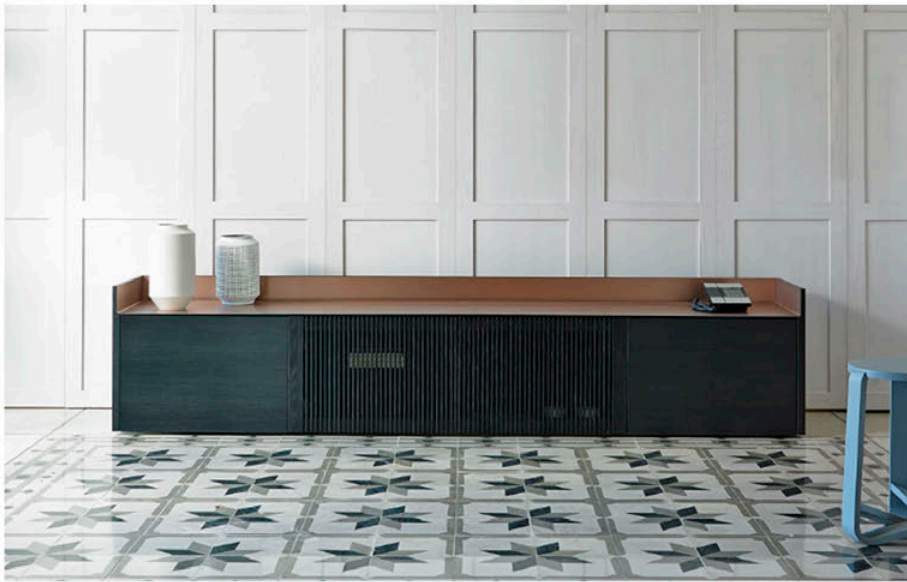

Carpentry, Inspiration / July 14, 2015

DECO Palette: Wood & Aluminium From Mario Ruiz

by Jessie Bell

We recently stumbled across Barcelona-based designer, Mario Ruiz, who has just launched a new collection of sideboards. Sadly not available to purchase in South Africa, but offering plenty of design inspiration for your DECO palette this winter.

Sideboards are one of those furniture pieces that divide opinion. Some feel they serve a primarily functional purpose – hiding away superfluous crockery collections, displaying cherished photographs and prized ornaments – whereas a statement sideboard in just the right tone can completely transform a room.

With a quality combination of materials and precise styling, the collection offers a new kind of sophistication. The rectilinear bodies and free-standing drawers are composed with wood and have an aluminium skin which continues up three of its sides. The aluminium is available in gold, pale rose, black, silver or bronze.

Colourwise, the charcoal free-standing four-door console above with gold inlay is probably top of our list, but we were mightily impressed with the flexibility of the wall-mounted unit above – the perfect way to make constructive use of otherwise redundant walls when floor space is at a premium. All you inner-city apartment dwellers – we’re talking to you.